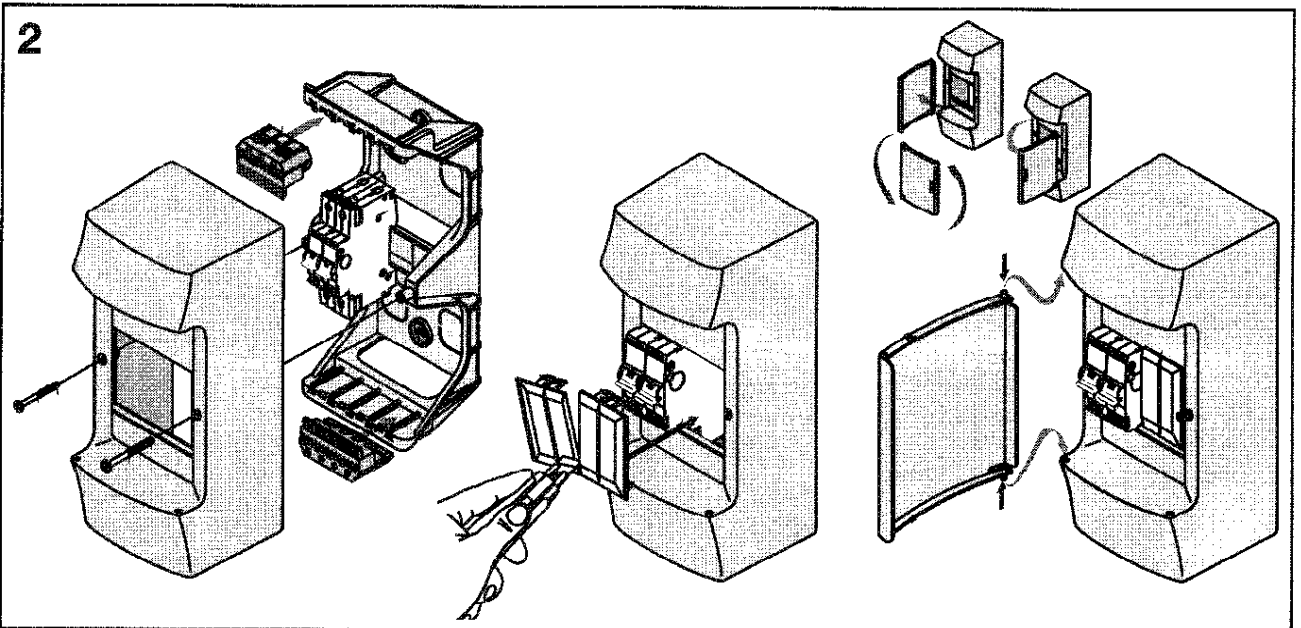

Power and productivity  
for a better world™

12M - 24M- 36M (3x12) - 48M

2M - 4M

ABB b.v

Low Voltage Products

P.O. Box 104, 6710 BC Ede, The Netherlands

Frankeneng 15, 6716 AA Ede, The Netherlands

Phone: +31(0)318 669300