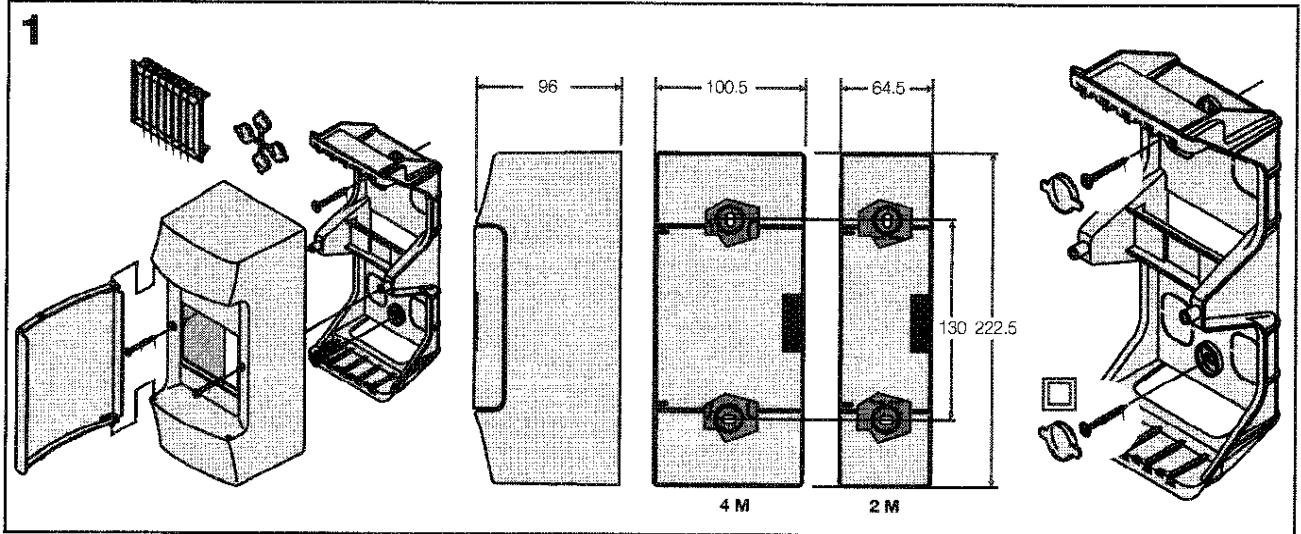

Power and productivity  
for a better world™

12M - 24M- 36M (3x12) - 48M

2M - 4M

ABB b.v

Low Voltage Products

P.O. Box 104, 6710 BC Ede, The Netherlands

Frankeneng 15, 6716 AA Ede, The Netherlands

Phone: +31(0)318 669300